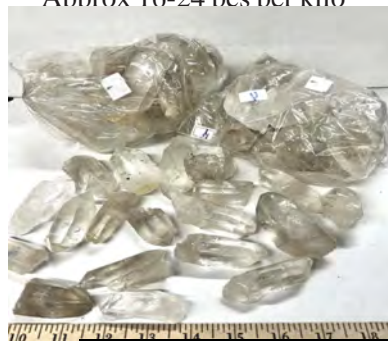

LEMURIAN QUARTZ #4CO

$18.00/KILO,
$17.00/KILO-10+KILO,
$16.00/KILO-BY THE CASE
Approx 16-24 pcs per kilo