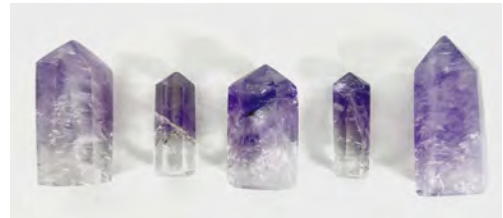

MINI AMETHYST POINTS

Approx 3/4 to 1 1/2" assorted

$3.00 each, $2.50 each-pack of 50 pcs