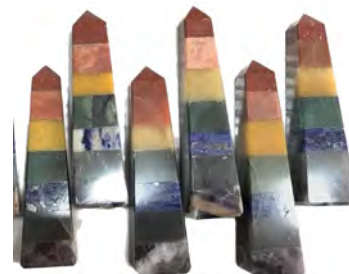

7 CHAKRA TOWER #22CO

Approx 3.5 to 4",
Approx .1 to .16 kilos per pc
$50.00/kilo, $48.00/kilo-10+ kilos,
$45.00/kilo-case of 20 kilos