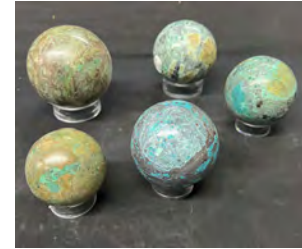

INDIA-LAPIS-SPHERE
 Approx 30-60mm
 Approx .15 to .30 kilos per pc
 \$50.00/kilo
 \$45.00/kilo-5+ kilos

PAKISTAN-GARNET-SPHERE
 Approx 0.5 to 0.6 kilos per piece
 \$40.00/kilo,

CHRYSOCOLLA SPHERE-CO
 "B" QUALITY Approx .12 to .6 kilos
 per piece
 \$85.00/kilo