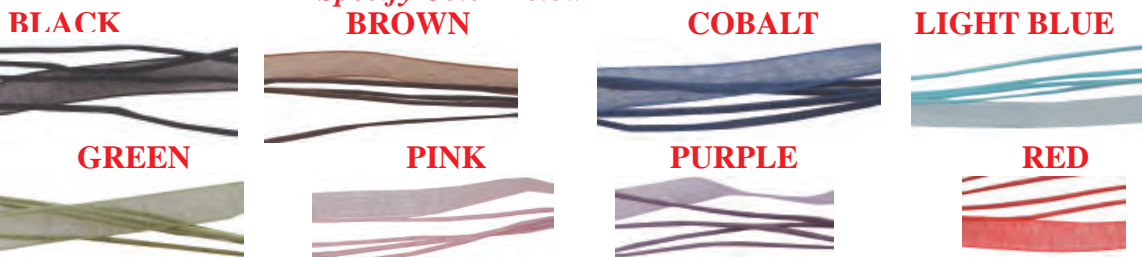

RIBBON-NECK+COLOR

$1.00 per dozen, .50/dz-10+ dz, .35/dz-100+ dz

Specify Color Below