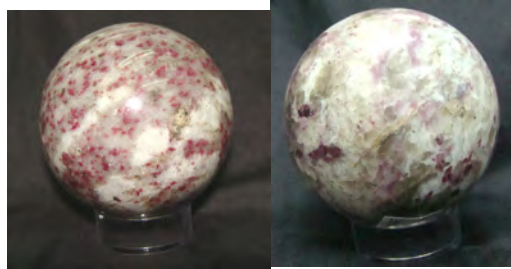

RUBELLITE GALLET#18CO

\$26.00/kilo, \$24.00/kg-10+kilos
\$22.00/kg-by the case
Approx 6-12 pcs per kilo

SOLD BY THE KILO ONLY

RUBELLITE SPHERE#48CO

Approx 30 to 85 mm, Approx .2 to 1 kilo per pc
\$28.00/kilo, \$26.00/kg-10+kilos
\$24.00/kg-by the case