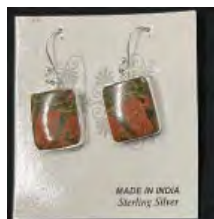

Specify stone below

Assorted Shapes No pick, Approx 5-11 grams per pair no pick

\$1.60/gram, \$1.50/Gram-500+ grams

Can mix for 500 gram price

AFRICAN PICTURE JASPER STAR GALAXY

SODALITE

UNAKITE

Small Mixes Stone Sterling Pendants SMALL STERLING PENDANT MIXED