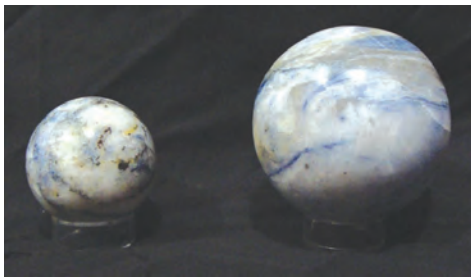

SODALITE SPHERE #62CO

Approx 0.2-0.5 kilos
$55.00/kilo, $53.00/kilo-10+ kilos,
$50.00/kilo by the case