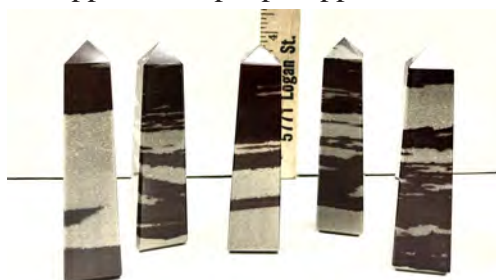

NARMADA 4 FACETED TOWER #28CO

$20.00/kilo, $18.00/kilo-10+ kilos
approx .15k per pc, approx 4"