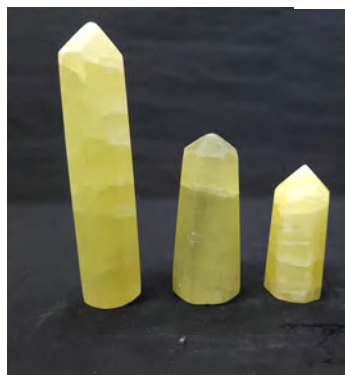

LEMON CALCITE POINT #23CO

$38.00/kilo, $36.00/kilo-10+ kilos
$34.00/kilo by the case
APPROX .3-.8 KILOS PER PC