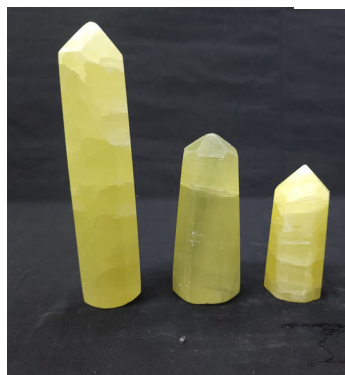

LEMON CALCITE POINT #23CO

$38.00/kilo, $36.00/kilo-10+ kilos
$34.00/kilo by the case
APPROX .3-.8 KILOS PER PC