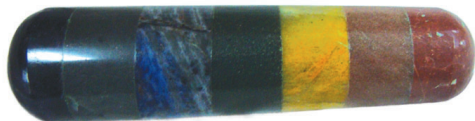

7 CHAKRA WAND #53CO

Approx .08 to .16 kilos per piece
Approx 3 3/4 to 4" long
$56.00/kilo, $53.00/kilo-10+ kilos
$50.00/kilo-case of 20 kilos