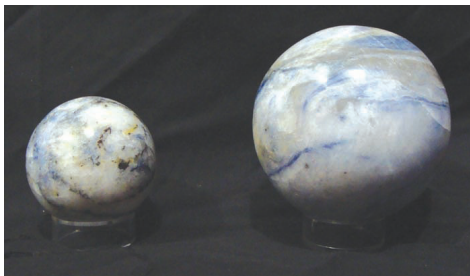

SODALITE SPHERE #62CO

Approx 0.2-0.5 kilos
$55.00/kilo, $53.00/kilo-10+ kilos,
$50.00/kilo by the case