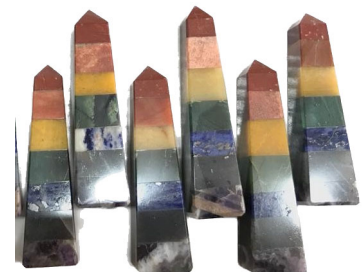

7 CHAKRA TOWER #22CO

Approx 3.5 to 4",
Approx .1 to .16 kilos per pc
$50.00/kilo, $48.00/kilo-10+ kilos,
$45.00/kilo-case of 20 kilos