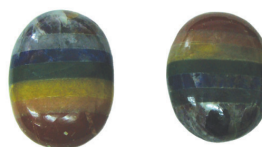

7 CHAKRA PALMSTONE #22CO

Approx 12 pcs per kilo
$50.00/KILO,
$48.00/kilo-10+ kilos
$45.00/kilo-case of 20 kilos