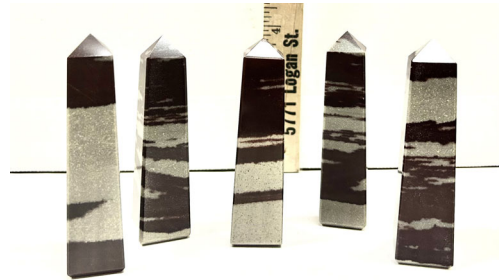

NARMADA 4 FACETED TOWER #28CO

$20.00/kilo, $18.00/kilo-10+ kilos
approx .15k per pc, approx 4"