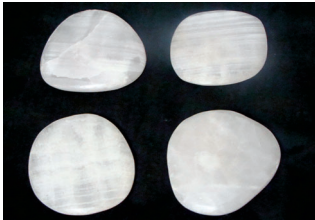

Pink Calcite

PINK CALCITE PALMSTONE #3CO

Approx. 12-14 pcs per kilo
$18.00/kilo, $17.00/kilo-10+kilos
$16.00/kilo by the case