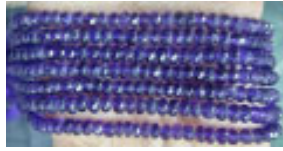

## AMETHYST FACETED TYRE-LOT1

Approx 96 pcs per strand, Approx 4-5 mm  
\$12.00 per strand