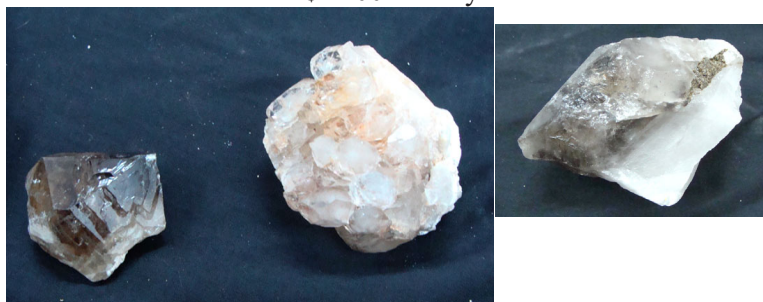

## **ELESTIAL-QUARTZ-#14 CO**

Approx .2 to 7.5 kilos per piece  
\$12.50/kilo, \$11.75/kilo-10+kilo  
\$11.00/Kilo by the case