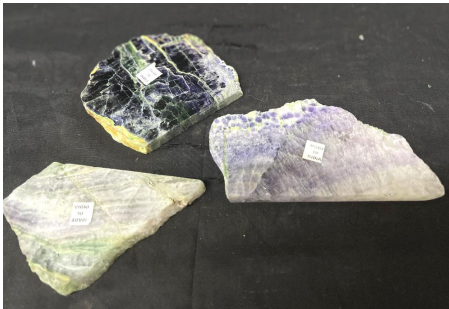

FLUORITE PLATE CO

Approx .08 to .30 kilos per piece
$30.00/kilo, $25.00/kilo-10+ kilos,