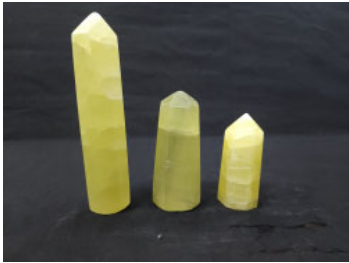

## LEMON CALCITE POINT #23CO

\$38.00/kilo, \$36.00/kilo-10+ kilos  
\$34.00/kilo by the case  
APPROX .3-.8 KILOS PER PC